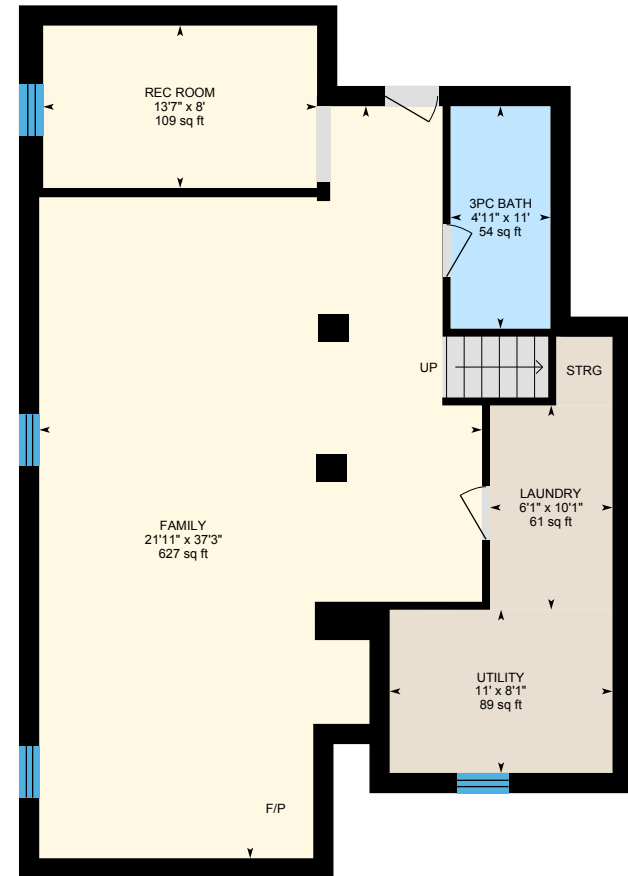

435 Middletown Rd, Dundas, ON

Main Building: Total Exterior Area Above Grade 1310.93 sq ft

Main Floor
Exterior Area 1310.93 sq ft

Basement (Below Grade)
Exterior Area 1151.24 sq ft