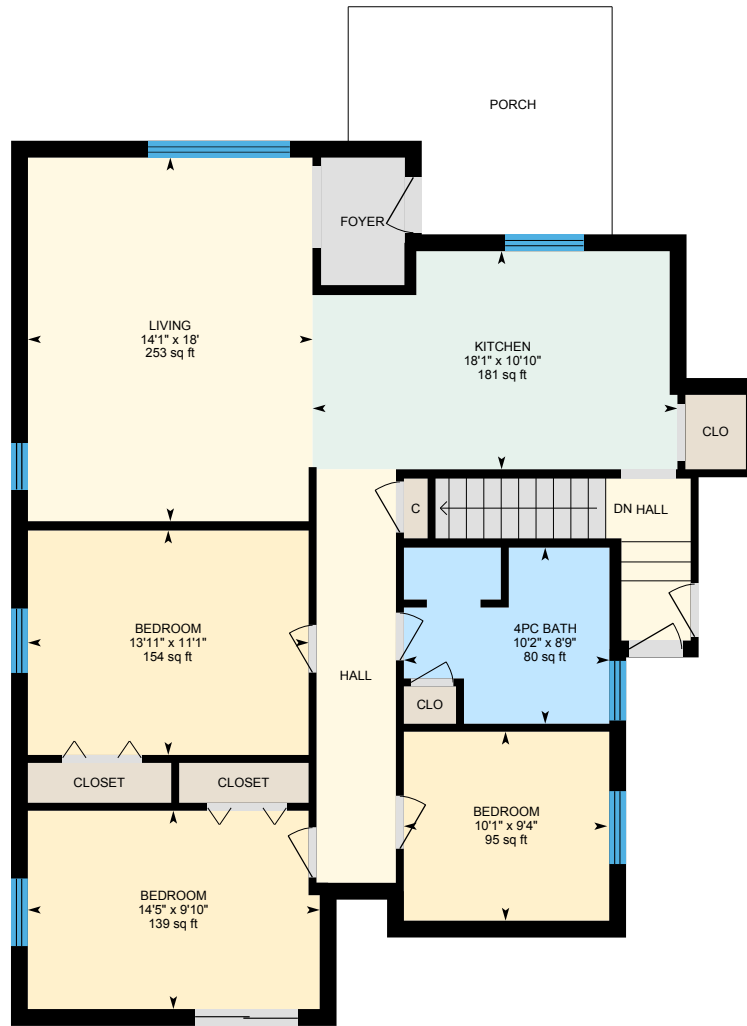

435 Middletown Rd, Dundas, ON

Main Building: Total Exterior Area Above Grade 1310.93 sq ft

Main Floor
Exterior Area 1310.93 sq ft

Basement (Below Grade)
Exterior Area 1151.24 sq ft